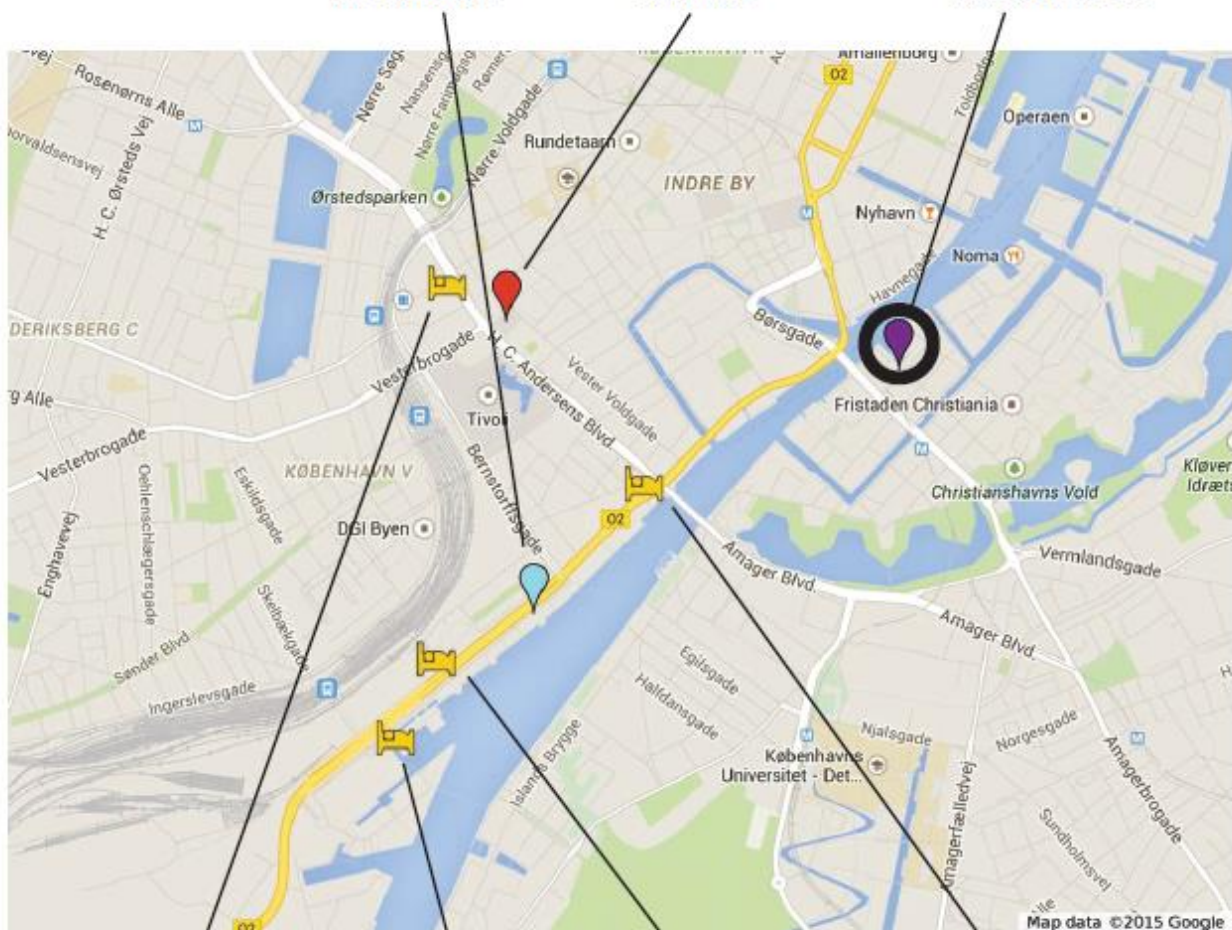

RESER2015

25th Annual RESER Conference | September 10-12, 2015 | Copenhagen, Denmark
Organized by Roskilde University

Map of relevant venues and hotels

IDA

– Gala Dinner 11/9

Kalvebod Brygge 31
1560 København

Copenhagen Town Hall

– Reception 10/9

Rådhuspladsen
København

Eigtveds Pakhus

– Venue of conference

Strandgade 25G
1448 København K

Hotel Alexandra

H.C.Andersens Boulevard 8
1553 København V

Hotel Copenhagen Island

Kalvebod Brygge 53
1560 København V

Tivoli Hotel

Arni Magnussons Gade 2
1577 København V

Danhostel Copenhagen City

H.C.Andersens Boulevard 50
1553 København V

RESER2015

25th Annual RESER Conference | September 10-12, 2015 | Copenhagen, Denmark
Organized by Roskilde University

The map below shows the walk and bicycle route along Copenhagen Harbor. This is a quick and charming way to get to the main venue, Eigtveds. Kindly note that there are pathways on the two bridges crossing the harbor.